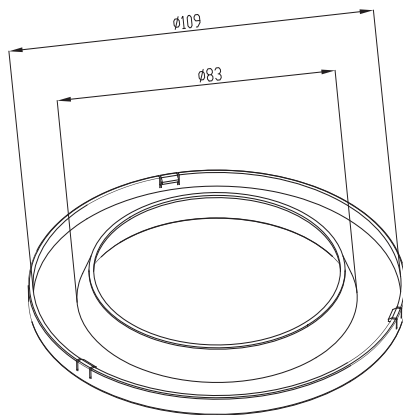

Datasheet

Downlight clip-on ring

CAT NO. DLIR90CH, DLIR90RO, DLIR90PA

A brand of **legrand**

DLIR90CH

DLIR90RO

DLIR90PA

- Fast and cost effective way to change the colour of your Downlight Rings.
- Existing in Chrome (CH), Rose Gold (RO) and paintable (PA).
- Designed for HPM 90mm DLI Downlights.
- Easy to set-up: Just clip it to your existing Downlight.
- For paintable version, only use paints suitable for ABS plastics.
- This product should only be cleaned with a damp cloth. Cleaning agents and solvents should not be used.

Single product	
Cat No	Barcode
DLIR90CH	9321001488248
DLIR90RO	9321001488279
DLIR90PA	9321001488309
Inner box (Qty 60)	
Cat No	Barcode
DLIR90CH	9321001488255
DLIR90RO	9321001488286
DLIR90PA	9321001488316
Outer box (Qty 720)	
Cat No	Barcode
DLIR90CH	9321001488262
DLIR90RO	9321001488293
DLIR90PA	9321001488323